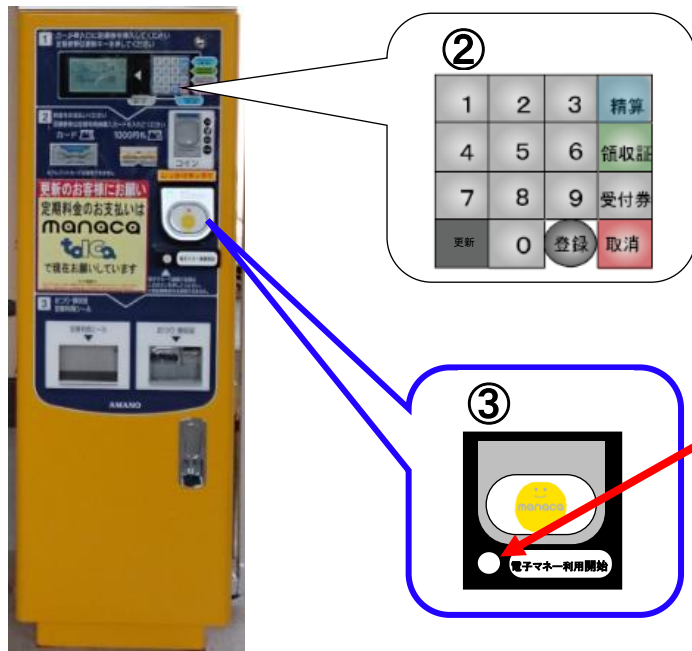

If you have any questions, please contact us via the intercom.

Nihon Mechatronics Co., Ltd. (052)339-2614